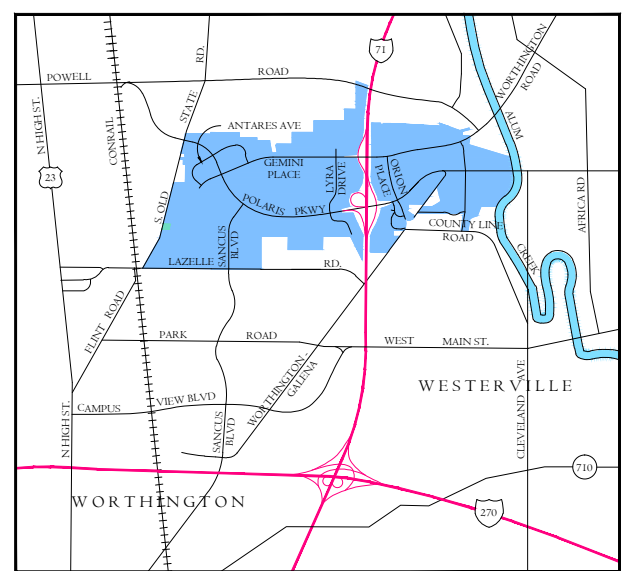

7965 N. High St., Suite 340
Columbus, Ohio 43235
Phone: 614.885.1700
Fax: 614.885.1701
www.ctconsultants.com

Location Map

January, 2018

Key

- | | | | | | | | | | |
|---------------------------------|-----------------------------|------------------------------|------------------------------|--------------------------------|--|--------------------------------------|--|---------------------------------|-----------------------------|
| 1 Applebee's | 17 Chase - McCoy Center | 33 House Of Japan | 49 Offices at Polaris | 65 Sancus Retail Center | 81 Quick Inc. | 97 Fifth/Third Bank | 113 Costco Gas | 129 Walgreen's | 145 Valvoline |
| 2 Firebirds/Core Life | 18 Polaris Commerce Center | 34 Capella Center | 50 Offices at Polaris | 66 Polaris Fashion Place | 82 Cranel | 98 The Market at Polaris | 114 Mitchell's Steakhouse | 130 Avenue at Polaris | 146 Ikea |
| 3 Starbucks | 19 Fire Station/Water Tower | 35 Polaris Center I | 51 Quest Business Center | 67 Polaris Professional Center | 83 Pella Windows | 99 Candlewood Suites | 115 Royal Ginger | 131 AutoZone | 147 Ashley/Morris Furniture |
| 4 Marcella's | 20 Sunoco | 36 Pointe at Polaris | 52 United Health Care | 68 Polaris Medical Center | 84 Rockford Homes | 100 Haverly Furniture | 116 The Lakes at Polaris | 132 Jason's Deli | 148 Value City Furniture |
| 5 O'Charley's | 21 Arby's | 37 Orion Office Park | 53 Polaris View | 69 JP Morgan Chase | 85 Mr. Tire | 101 Red Robin | 117 Gemini Place Retail Center 3 | 133 Medical Office | 149 Staybridge Suites |
| 6 Taco Bell/Pizza Hut | 22 Bar Louie | 38 McGraw Hill | 54 United Dairy Farmers | 70 CVS | 86 Pier I | 102 Polaris Neighborhood Center 3 | 118 Cambria Suites | 134 Polaris Place | 150 At Home |
| 7 Smokey Bones BBQ | 23 Quaker Steak & Lube | 39 Corporate One Credit | 55 Huntington Bank | 71 C.A.R.S. at Polaris | 87 Tilted Kilt | 103 Front Room Furnishings | 119 L.A. Fitness | 135 Tim Horton's | 151 Polaris Retirement |
| 8 Jared The Galleria of Jewelry | 24 NTB | 40 Offices at Polaris | 56 Homewood Suites | 72 Capital Lighting | 88 Lifeway Retail Center | 104 Rave Motion Pictures | 120 Polaris Neighborhood Center 4 | 136 Goo Goo Car Wash | 152 Burger King |
| 9 MacKenzie River Pizza | 25 Comfort Inn | 41 Beacon Insurance | 57 Skyline Chili | 73 La Petite Academy | 89 Texas Roadhouse Grill | 105 Tire Discounters | 121 Eddie Merlot's | 137 Cabela's | 153 Corner Bakery |
| 10 Wendy's | 26 Magic Mountain | 42 Polaris Innovation Center | 58 Polaris Neighborhood Ctr. | 74 The Cabinet Shop | 90 Capella Center 2 | 106 Hampton Inn & Suites | 122 Gemini Place Towne Center | 138 Residence Inn | 154 Paramount |
| 11 Extended Stay of America | 27 Carrabba's Italian Grill | 43 Shell | 59 DSW | 75 Alpha Graphics | 91 Azia Oriental Rugs | 107 Hilton Hotel | 123 Sonic | 139 Holiday Inn Express | 155 Art Van |
| 12 Polaris Towne Center | 28 Hilton Garden Inn | 44 BP | 60 Olive Garden | 76 Newcome Electronic Systems | 92 Chase | 108 Polaris West | 124 Lifestyle Center - Polaris Fashion Place | 140 801 Polaris Apartments | 156 Duluth Trading Company |
| 13 Lowe's | 29 Waffle House | 45 McDonald's | 61 Red Lobster | 77 Hugs and Hearts | 93 Gemini Shopping Center | 109 Potbelly's/Omaha Steak/Vit. Shop | 125 Valvoline | 141 Matt The Millers/DXL | 157 Top Golf |
| 14 Target | 30 La-Z-Boy | 46 Steak & Shake | 62 Vacant | 78 Olentangy Management | 94 Sancus Neighborhood Shopping Center | 110 BJ's Restaurant/Brewhouse | 126 Raising Canes | 142 Roosters | |
| 15 Cort Furniture | 31 Mattress Firm | 47 Polaris Grille | 63 BP | 79 Polaris Family Dentistry | 95 Polaris Neighborhood Center 2 | 111 Mimi's Cafe | 127 Firestone | 143 Westar Nhbhd. Retail Center | |
| 16 AAA Car Care | 32 Rude Dog Bar & Grill | 48 Four Points Hotel | 64 Bedrooms First | 80 EDS Industrial Solutions | 96 Star Lanes | 112 Costco | 128 McDonald's | 144 Ravines at Westar | |